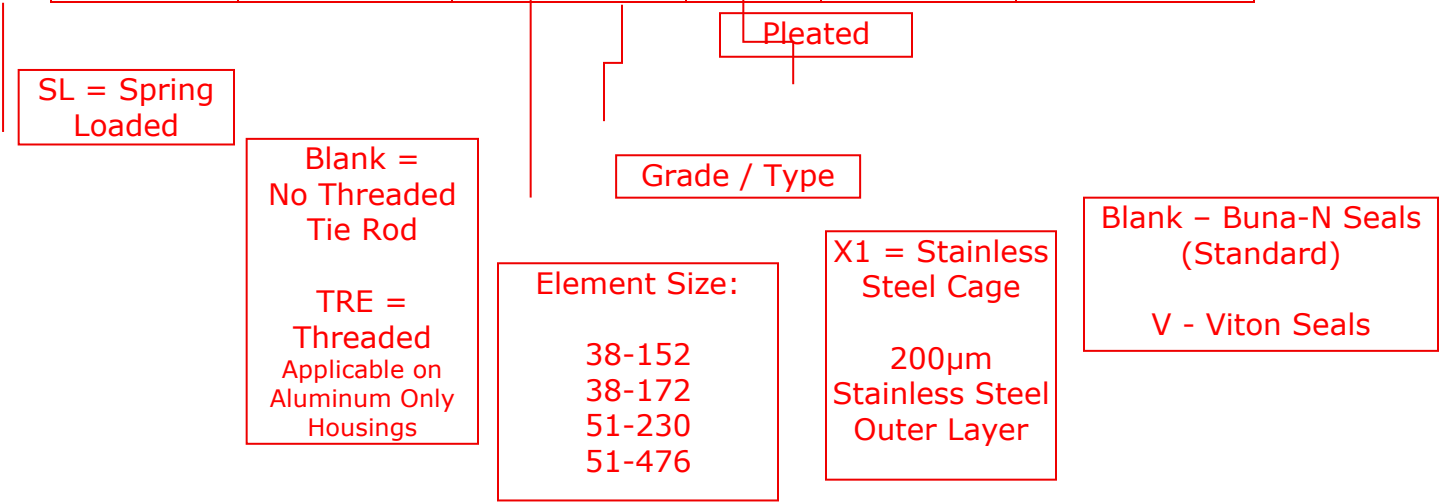

Example Part Number:

SL TRE 38-172 70CS X1 V

Standard Sizes Offered

Size	SL-TRE Version	SL Version	Housings these Fit
38-152	SL-TRE38-152-xx	-	380AHP Series
38-172	-	SL-38-172-xx-X1 SL-180-38-172-xx-X1	UHPC Series 180VP Series
51-230	SL-TRE51-230-xx-200	SL-51-230-xx-X1	SL-TRE Version: 385AHP Series SL Version: 150 Series
51-476	SL-TRE51-476-xx-200	SL-51-476-xx-X1	SL-TRE Version: 390AHP Series SL Version: 160 Series