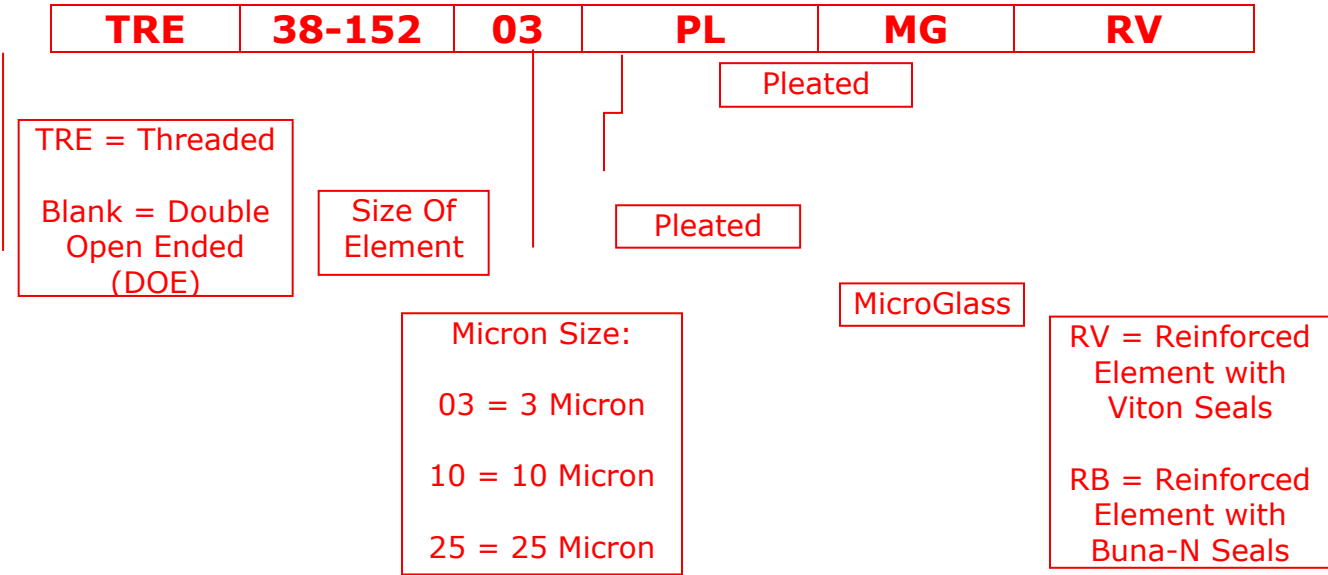

Example Part Number:

Standard Sizes Offered

Size	TRE Version	DOE Version	Housings these Fit
25-64	TRE25-64-µm	-	TRE Version: 360 Series, 750/760 Series
25-178	TRE25-178-µm	-	TRE Version: 370 Series, 775/780 Series
38-152	TRE38-152-µm	-	TRE Version: 380AHP Series
51-230	TRE51-230-µm	51-230-µm	TRE Version: 385AHP Series DOE Version: 150 Series
51-476	TRE51-476-µm	51-476-µm	TRE Version: 390AHP Series DOE Version: 160 Series